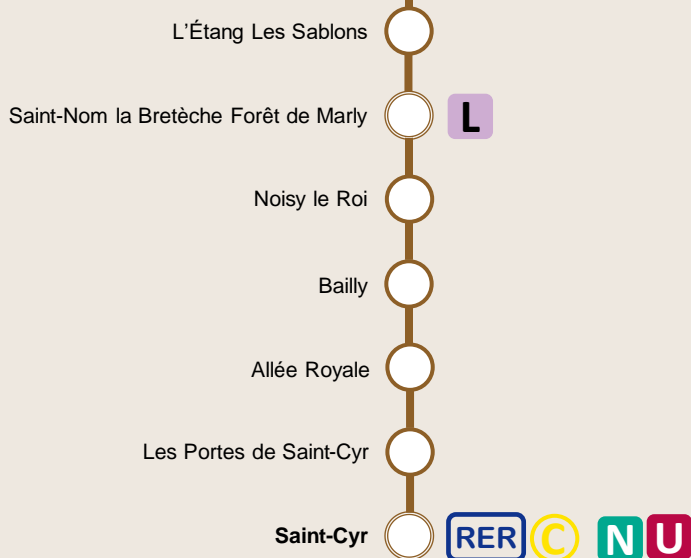

Tram Line 13

Zone 4

Zone 5

Legend

-  Station
-  Station with correspondance

Click on the letters or numbers to get the map of the particular line