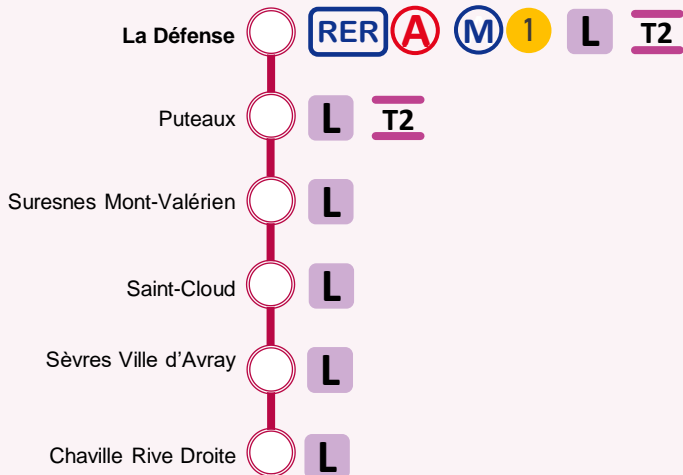

Transilien U

Zone 1

Zone 1

Zone 4

Zone 4

Zone 5

Zone 5

Legend

-  Station
-  Station with correspondance

Click on the letters or numbers to get the map of the particular line